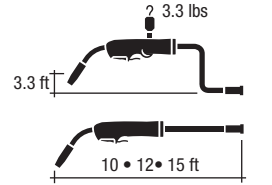

## TECHNICAL DATA

Voltage class	L
Cooling	Air cooled
Wire Ø in	.030 to 1/16"
Duty cycle 60%	400A CO <sub>2</sub> • 300A Mix

ADAPTOR	MODEL	FEET	ADAPTOR	MODEL	FEET
	MA5400	10		MA5400M	10
	MA5401	12		MA5401M	12
	MA5402	15		MA5402M	15
	MA5465	10		MA5400L	10
	MA5466	12		MA5401L	12
	MA5467	15		MA5402L	15

EN 60974-7

*trafimet*®

*your welding partner*

- MD0004-08 14-30 Ø 0.8
- MD0004-09 14-35 Ø 0.9
- MD0004-10 14-40 Ø 1.0
- MD0004-12 14-45 Ø 1.2 • Standard
- MD0004-14 14-52 Ø 1.4
- MD0004-16 14-116 Ø 1.6