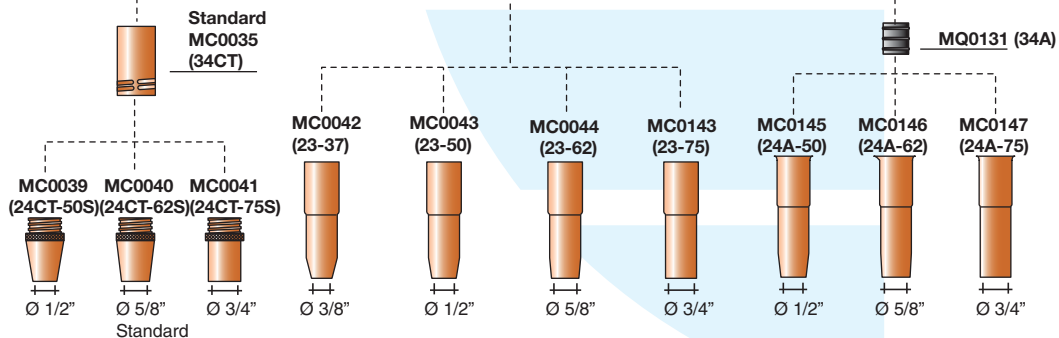

EN 60974-7

*trafimet*®

*your welding partner*

- MD0004-08 14-30 Ø 0.8
- MD0004-09 14-35 Ø 0.9
- MD0004-10 14-40 Ø 1.0
- MD0004-12 14-45 Ø 1.2 • Standard
- MD0004-14 14-52 Ø 1.4
- MD0004-16 14-116 Ø 1.6

## LINERS

	STEEL	TEFLON
ft	- wire .035 - .045 -	
15	GM0226 (44-3545-15)	GM0232 (44N-3545-15)
ft	- wire .045 - 1/16" -	
15	GM0013 (44-116-15)	GM0231 (44N-116-15)
ft	- wire 1/16" - 5/64"	
15	GM0221 (44-564-15)	