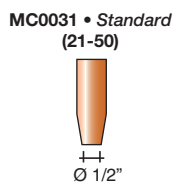

MC0030 (21-37)
Ø 3/8"

MC0031 • Standard (21-50)
Ø 1/2"

MC0032 (21-62)
Ø 5/8"

MC0033 (21-62 FAS)

LINERS

STEEL	TEFLON
ft - wire .023 - .035 -	
15 GM0011 (42-3035-15)	
ft - wire .040 - .045 -	
15 GM0012 (42-4045-15)	GM0230 (42N-3545-15)
ft - wire .045 - 1/16"	
15	