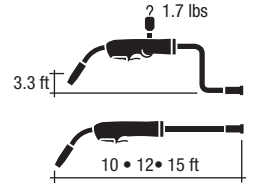

MEGA 1

M I G R A N G E

WITH TWECO® FRONT END CONSUMABLES

TECHNICAL DATA

Voltage class	L
Cooling	Air cooled
Wire Ø in	.023 to .045
Duty cycle 60%	200A CO ₂ • 160A Mix

ADAPTOR	MODEL	FEET	ADAPTOR	MODEL	FEET
	MA5100	10		MA5100M	10
	MA5101	12		MA5101M	12
	MA5102	15		MA5102M	15
	MA5165	10		MA5100L	10
	MA5166	12		MA5101L	12
	MA5167	15		MA5102L	15