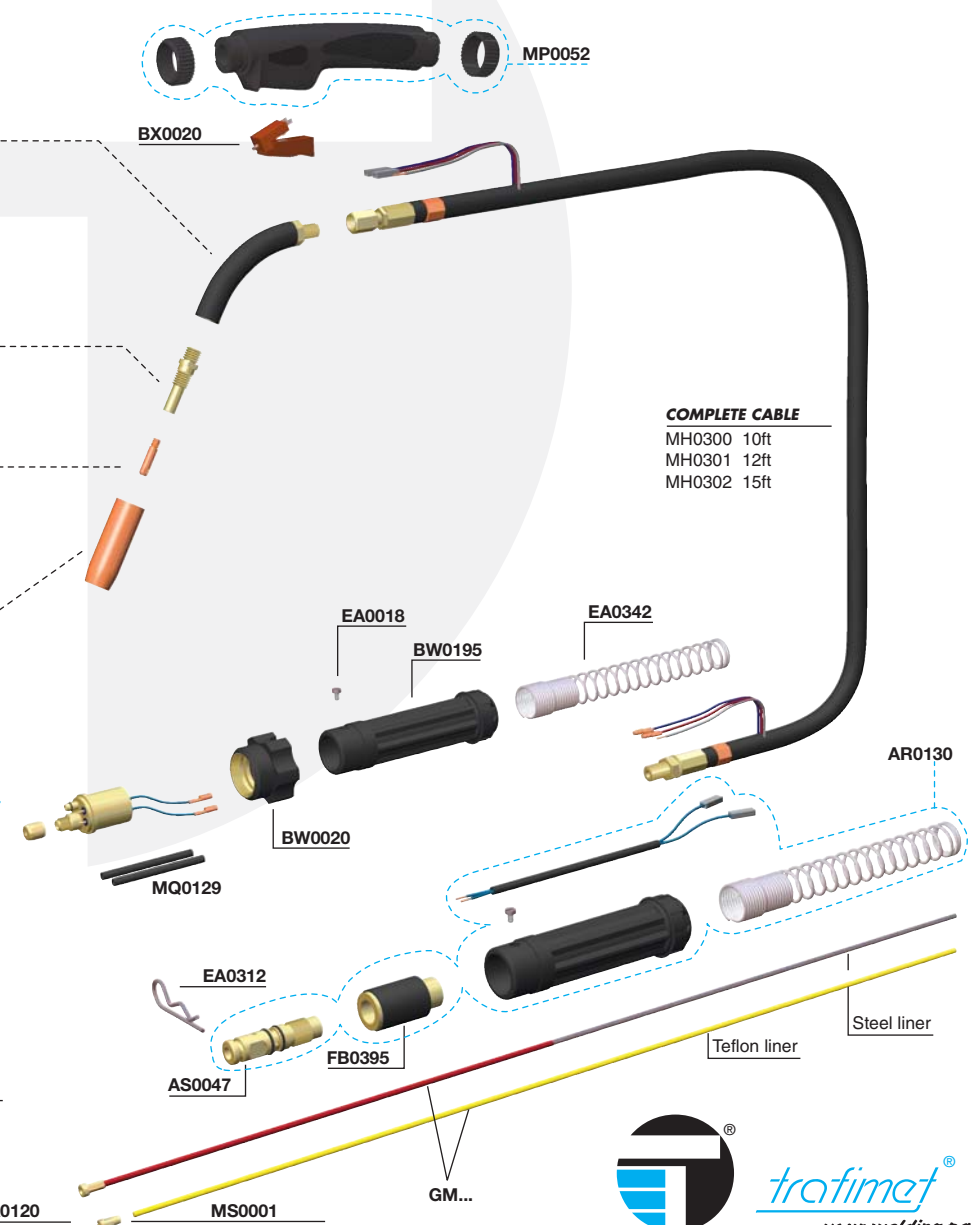

OTHER CONNECTORS AVAILABLE UPON REQUEST

DECLARATION OF CONFORMITY

The undersigned company Trafimet - Via del Lavoro, 8 - 36020 Castegnero (VI) - Italy - declares that the product identified and described on this page complies with standard EN 60974-7 in accordance with the requirements contemplated by directive EEC 73/23 low voltage.

EN 60974-7

trafimet®

your welding partner

MF0245

ME0018 (51)

- MD0008-06 (11-23) Compatible
- MD0008-08 (11-30) Compatible
- MD0008-09 (11-35) Compatible
- MD0008-10 (11-40) Compatible
- MD0008-12 (11-45) Compatible

MC0030 (21-37)
Ø 3/8"

MC0031 • Standard (21-50)
Ø 1/2"

MC0032 (21-62)
Ø 5/8"

MC0033 (21-62 FAS)

LINERS

STEEL	TEFLON
ft - wire .023 - .035 -	
15 GM0011 (42-3035-15)	
ft - wire .040 - .045 -	
15 GM0012 (42-4045-15)	GM0230 (42N-3545-15)
ft - wire .045 - 1/16"	
15	

COMPLETE CABLE

- MH0300 10ft
- MH0301 12ft
- MH0302 15ft